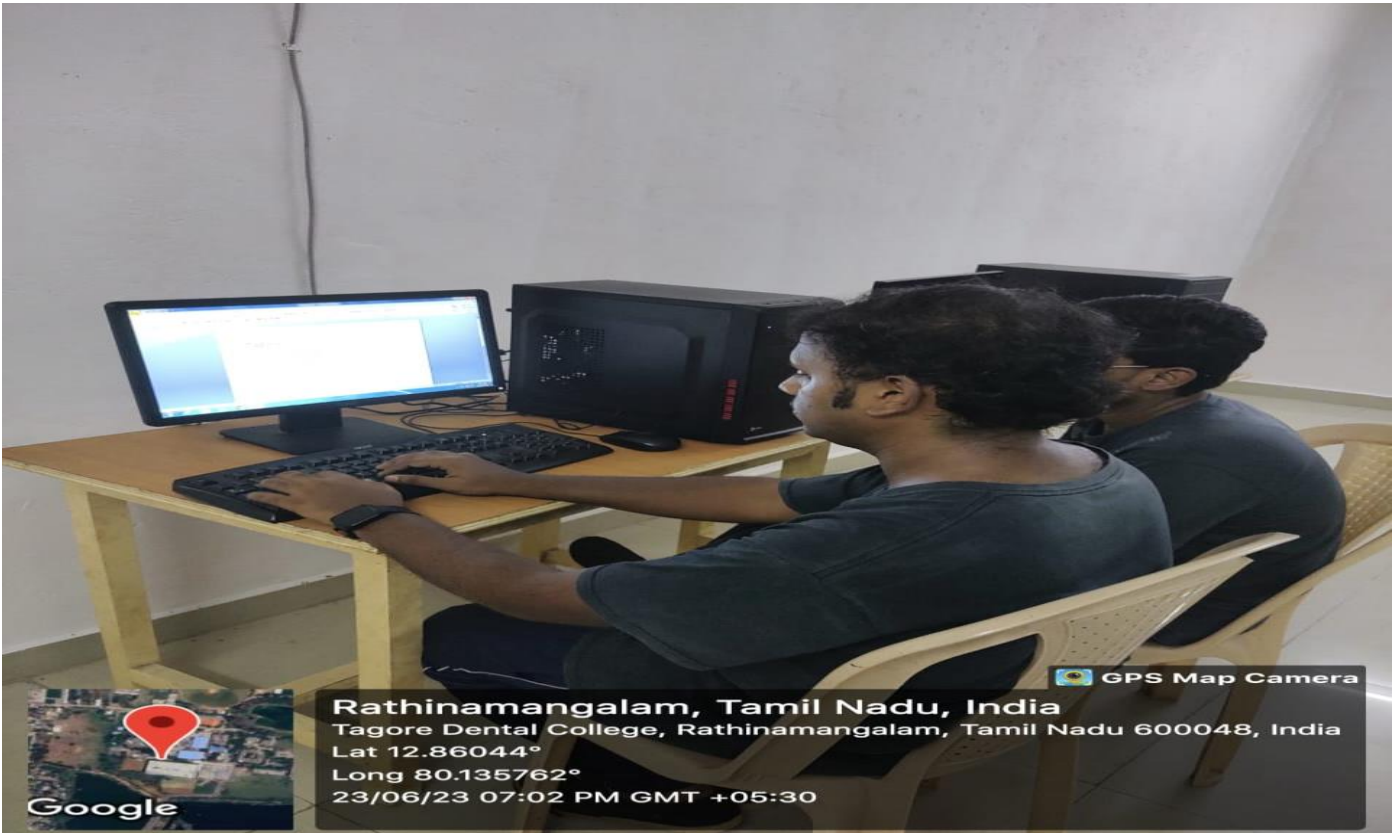

Internet room Facility:

GPS Map Camera

Rathinamangalam, Tamil Nadu, India

Tagore Dental College, Rathinamangalam, Tamil Nadu 600048, India

Lat 12.86044°

Long 80.135762°

23/06/23 07:02 PM GMT +05:30