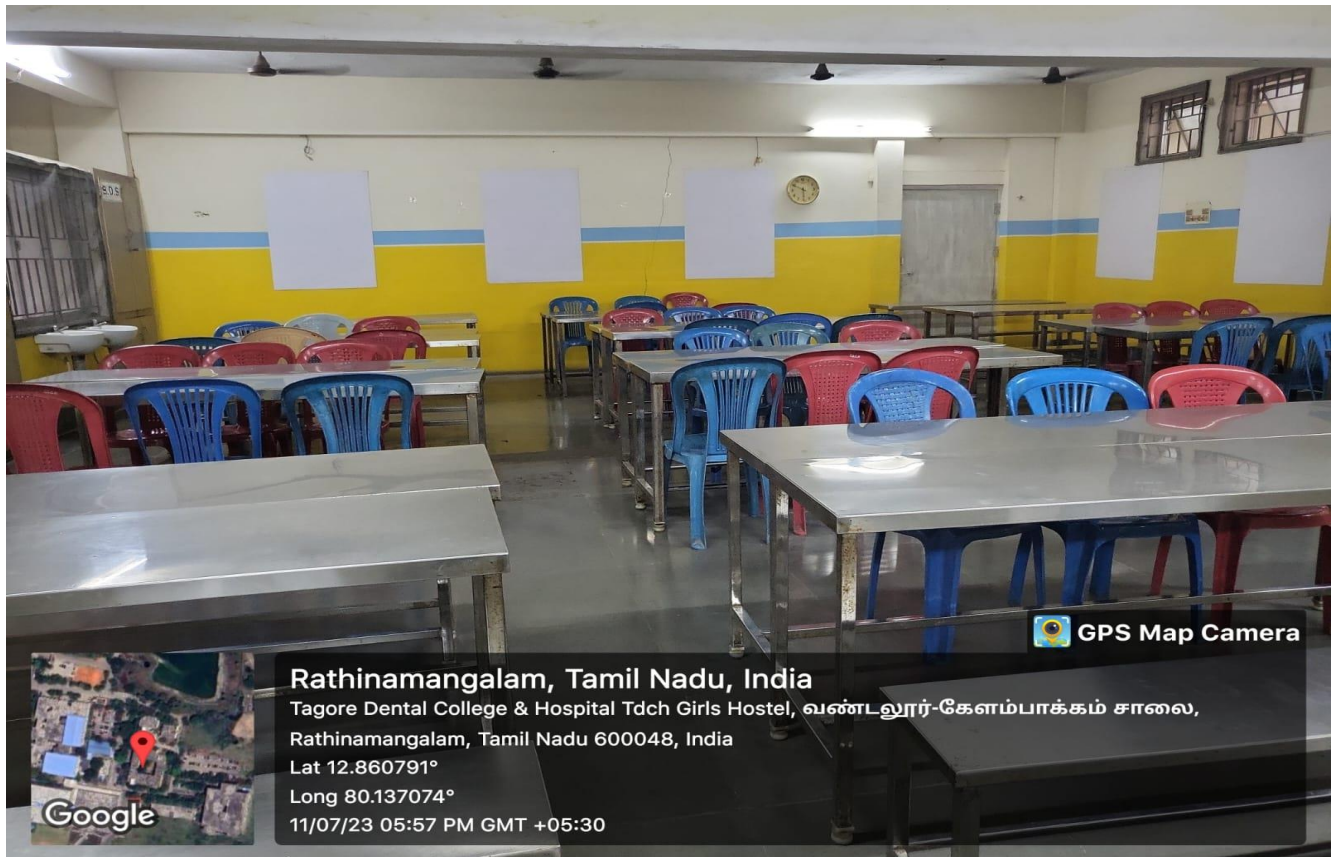

AVAILABILITY AND ADEQUACY OF HOSTEL FACILITIES AND OVERALL AMBIENCE

GIRLS HOSTEL

Well Maintained Corridor:

Internet Room facility:

Hot water facility:

Napkin Destroyer:

Student room:

Indoor games facilities:

Entertainment facility :

Canteen Facility:

BOYS HOSTEL

Hostel entrance:

Well Maintained Corridor:

Student Room:

Hot Water facility:

Gymnasium facility:

Canteen facility:

Indoor Games facility:

Entertainment facility:

GPS Map Camera

Rathinamangalam, Tamil Nadu, India

Tagore Dental College, Rathinamangalam, Tamil Nadu 600048, India

Lat 12.86044°

Long 80.135762°